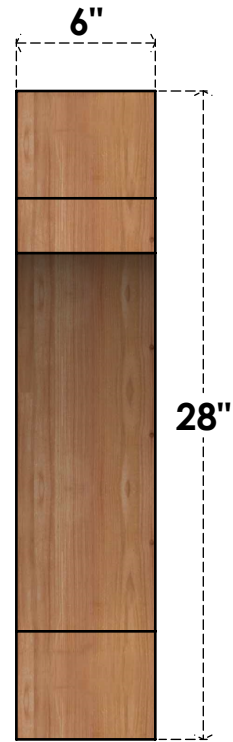

BRC06X28X28MRC00RWR

6"W X 28"D X 28"H MERCED ROUGH SAWN BRACE, WESTERN RED CEDAR

SIDE

FRONT

EKENA MILLWORK
 2300 WEST MAIN ST.
 CLARKSVILLE, TX 75426
 TOLL FREE: 866-607-0453
 WWW.EKENAMILLWORK.COM

NOTES

1. INSTALLATION TO BE COMPLETED IN ACCORDANCE WITH MANUFACTURER'S SPECIFICATIONS.
2. DRAWING MAY NOT BE TO SCALE
3. THIS DRAWING IS INTENDED FOR DESIGN AND PLANNING PURPOSES ONLY.
4. ALL INFORMATION CONTAINED HEREIN WAS CURRENT AT THE TIME OF DEVELOPMENT BUT MUST BE REVIEWED AND APPROVED BY THE PRODUCT MANUFACTURER TO BE CONSIDERED ACCURATE.
5. PRODUCTS ARE NOT KILN DRIED. THIS ITEM IS UNIQUE AND WILL CONTAIN THE NATURAL VARIATIONS THAT THE WOOD SPECIES OFFERS. THIS MAY RESULT IN VARIATIONS UP TO 1/4"