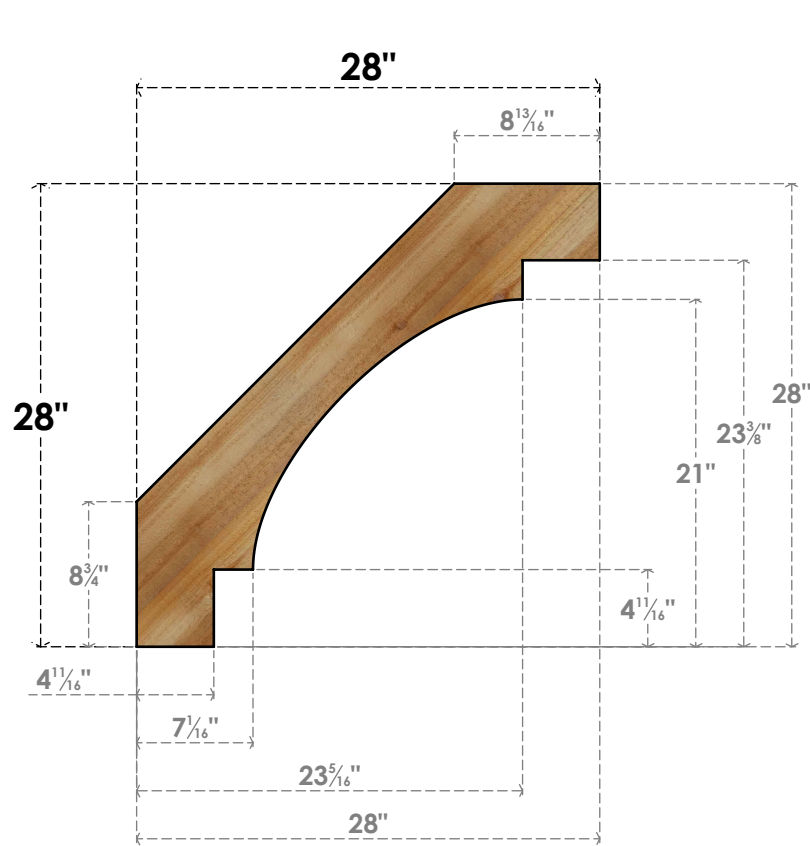

BRC06X28X28MRC00RWR

6"W X 28"D X 28"H MERCED ROUGH SAWN BRACE, WESTERN RED CEDAR

SIDE

FRONT

EKENA MILLWORK
 2300 WEST MAIN ST.
 CLARKSVILLE, TX 75426
 TOLL FREE: 866-607-0453
 WWW.EKENAMILLWORK.COM

NOTES

1. INSTALLATION TO BE COMPLETED IN ACCORDANCE WITH MANUFACTURER'S SPECIFICATIONS.
2. DRAWING MAY NOT BE TO SCALE
3. THIS DRAWING IS INTENDED FOR DESIGN AND PLANNING PURPOSES ONLY.
4. ALL INFORMATION CONTAINED HEREIN WAS CURRENT AT THE TIME OF DEVELOPMENT BUT MUST BE REVIEWED AND APPROVED BY THE PRODUCT MANUFACTURER TO BE CONSIDERED ACCURATE.
5. PRODUCTS ARE NOT KILN DRIED. THIS ITEM IS UNIQUE AND WILL CONTAIN THE NATURAL VARIATIONS THAT THE WOOD SPECIES OFFERS. THIS MAY RESULT IN VARIATIONS UP TO 1/4"